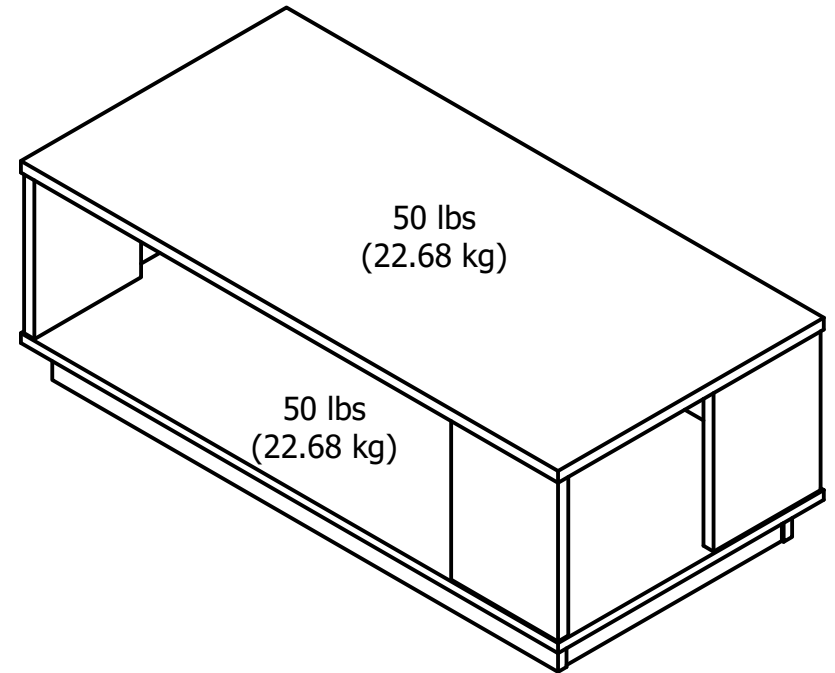

# Coffee Table 9588-COM

Wood Breakdown:  
PB 95%  
Total storage: 4.59 cubic feet

Overall Product Size:  
39.57"W x 19.57"D x 13.98"H  
100.5cm W x 49.7cm D x 35.5cm H

Maximum Weight Capacities  
Unit Weight: 36 lbs. (16.33 kg)