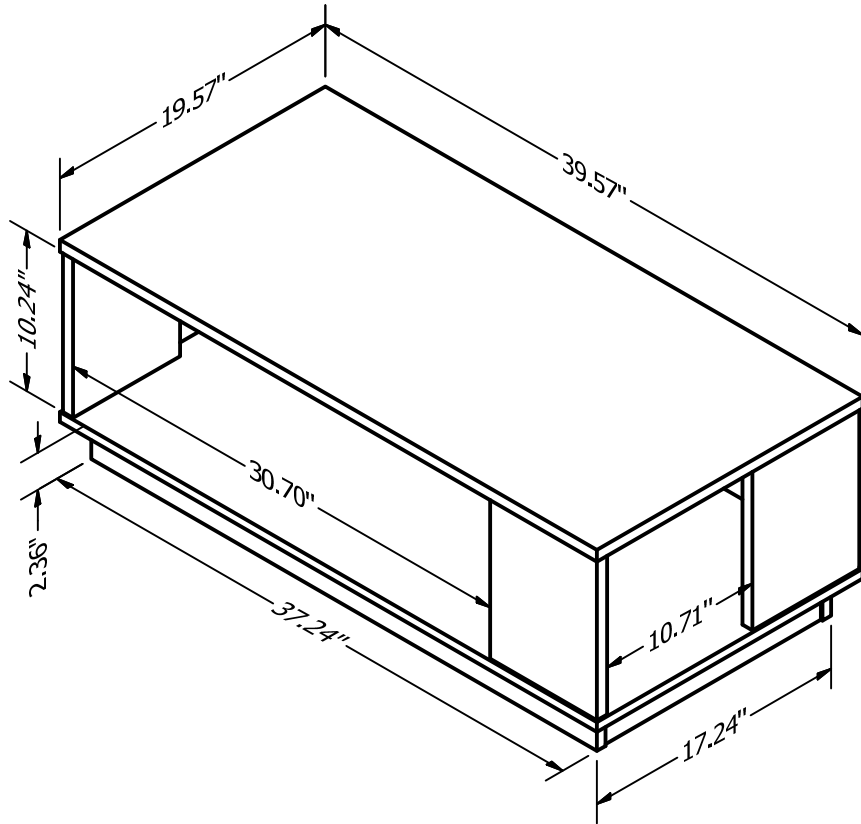

# Coffee Table 9588-COM

Wood Breakdown:  
PB 95%  
Total storage: 4.59 cubic feet

Overall Product Size:  
39.57"W x 19.57"D x 13.98"H  
100.5cm W x 49.7cm D x 35.5cm H

Maximum Weight Capacities  
Unit Weight: 36 lbs. (16.33 kg)